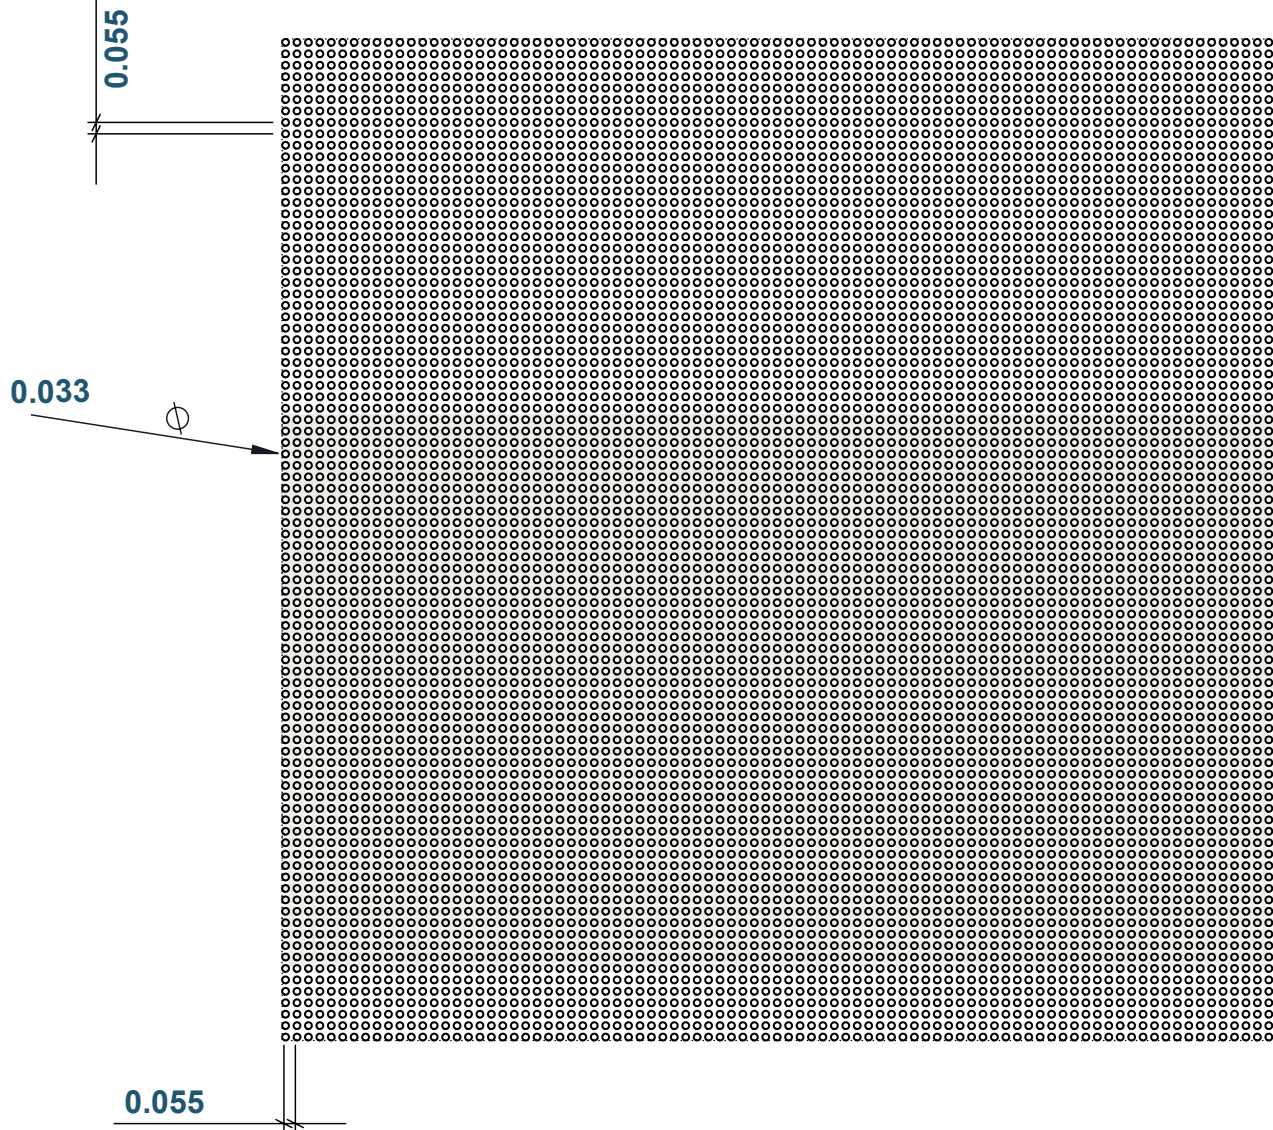

DIRECTION OF PERF →

COMMON NAME: **.033 on .055" Straight**

* PATTERN IS ACTUAL SIZE *

PATTERN TYPE: **ROUND STRIAGHT**

OPEN AREA: **28%**

ARGUS
STEEL PRODUCTS

11039 LEADBETTER ROAD
ASHLAND, VA 23005
PH: 800.368.2082
FX: 804.358.3415

SIZE ON CENTERS: **.033 ON .055**

HOLES / SQR.IN.: **327.37**