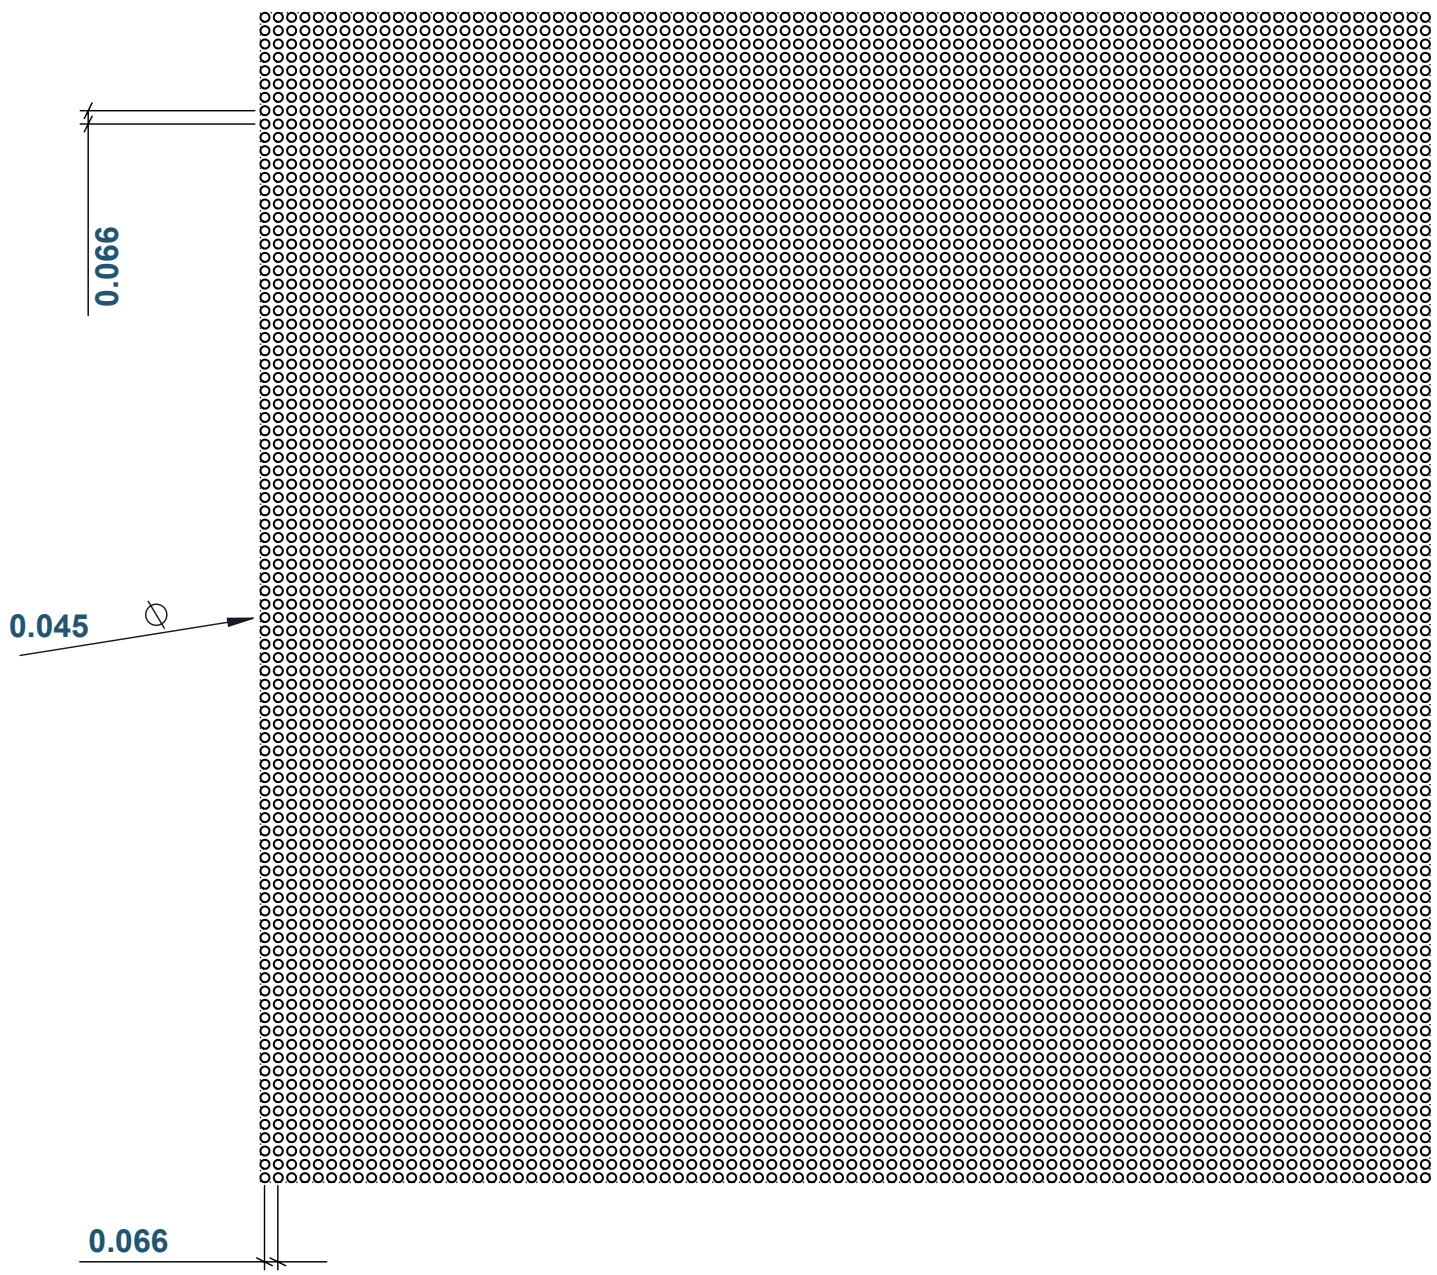

DIRECTION OF PERF →

COMMON NAME: **.045 on .066" Straight**

* PATTERN IS ACTUAL SIZE *

PATTERN TYPE: **ROUND STRIAIGHT**

OPEN AREA: **36%**

ARGUS
STEEL PRODUCTS

11039 LEADBETTER ROAD
ASHLAND, VA 23005
PH: 800.368.2082
FX: 804.358.3415

SIZE ON CENTERS: **.045 ON .066**

HOLES / SQR.IN.: **226.35**