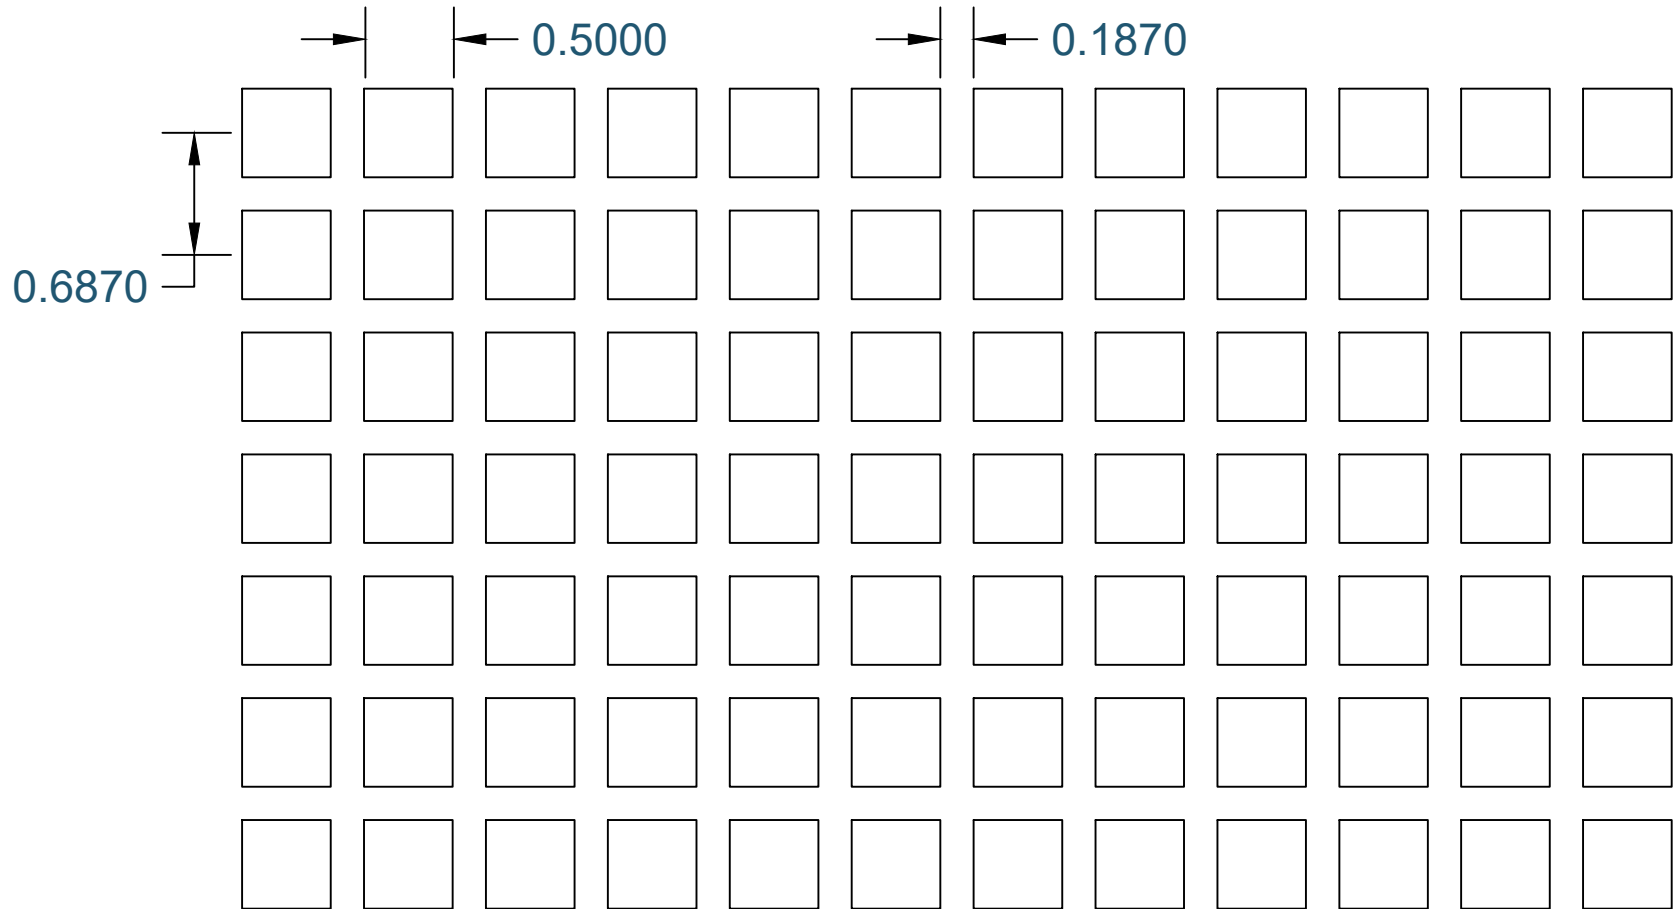

DIRECTION OF PERF →

COMMON NAME:

1/2 Square on 11/16 Straight

* PATTERN IS ACTUAL SIZE *

PATTERN TYPE: **SQUARE STRIAGHT**

OPEN AREA: **53%**

ARGUS
STEEL PRODUCTS

11039 LEADBETTER ROAD
ASHLAND, VA 23005
PH: 800.368.2082
FX: 804.358.3415

SIZE ON CENTERS: **.500 ON .687**

HOLES / SQR.IN.: **2.116**