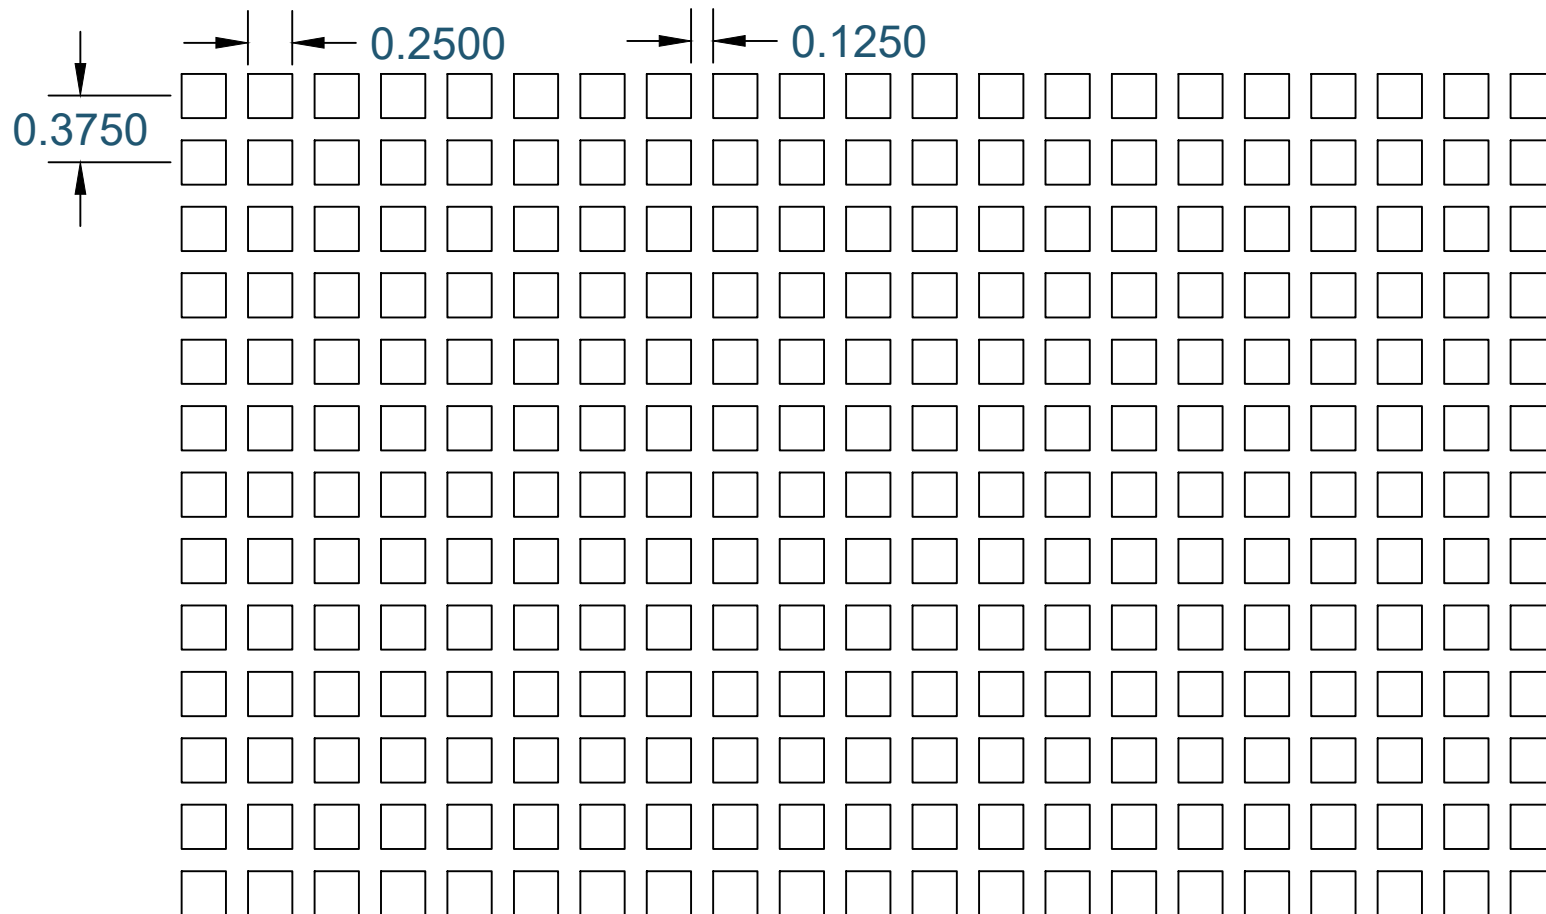

DIRECTION OF PERF →

COMMON NAME:

1/4 Square on 3/8 Straight

\* PATTERN IS ACTUAL SIZE \*

PATTERN TYPE: **SQUARE STRIAGHT**

OPEN AREA: **45%**

SIZE ON CENTERS: **.025 ON .0375**

HOLES / SQR.IN.: **7.111**