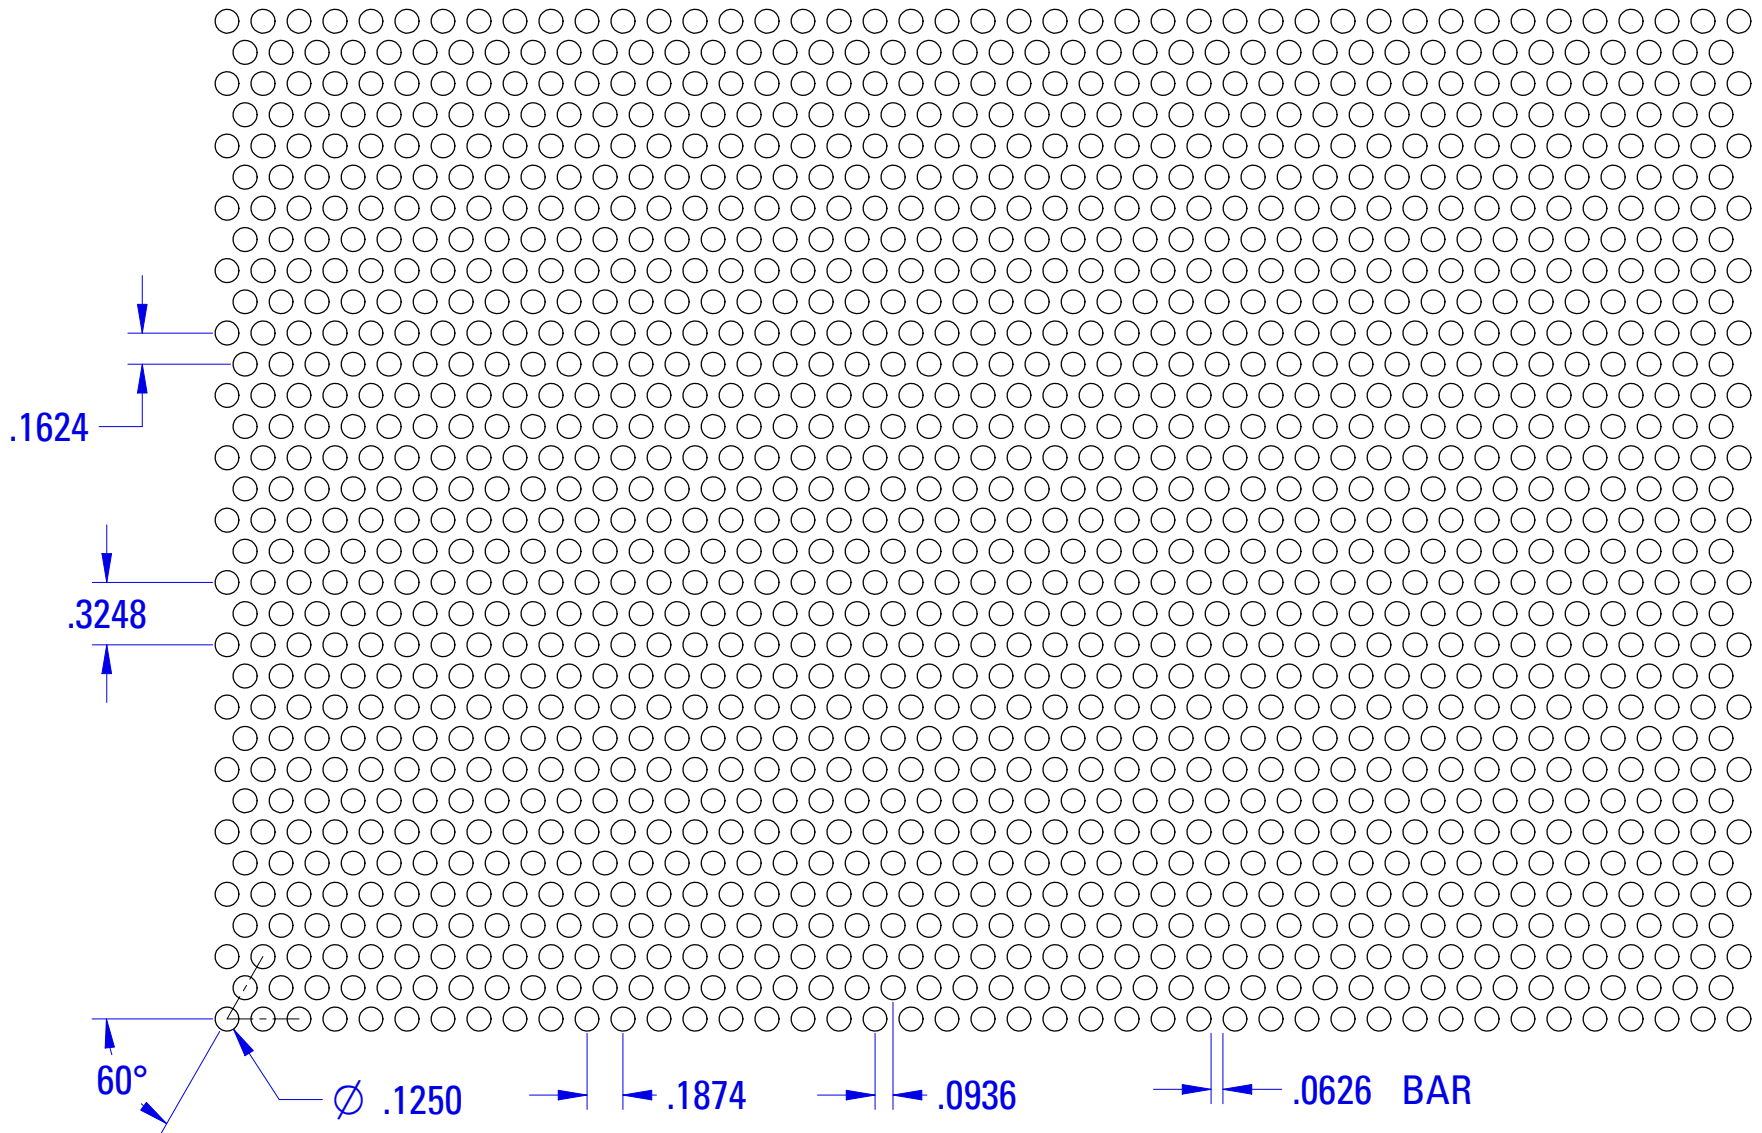

DIRECTION OF PERF →

COMMON NAME:

1/8 ON 3/16 Stag.

* PATTERN IS ACTUAL SIZE *

PATTERN TYPE: **ROUND 60° STAGGERED**

OPEN AREA: **40.3%**

SIZE @ CENTERS: **.1250 ON .1875**

HOLES / SQR.IN.: **32.8**