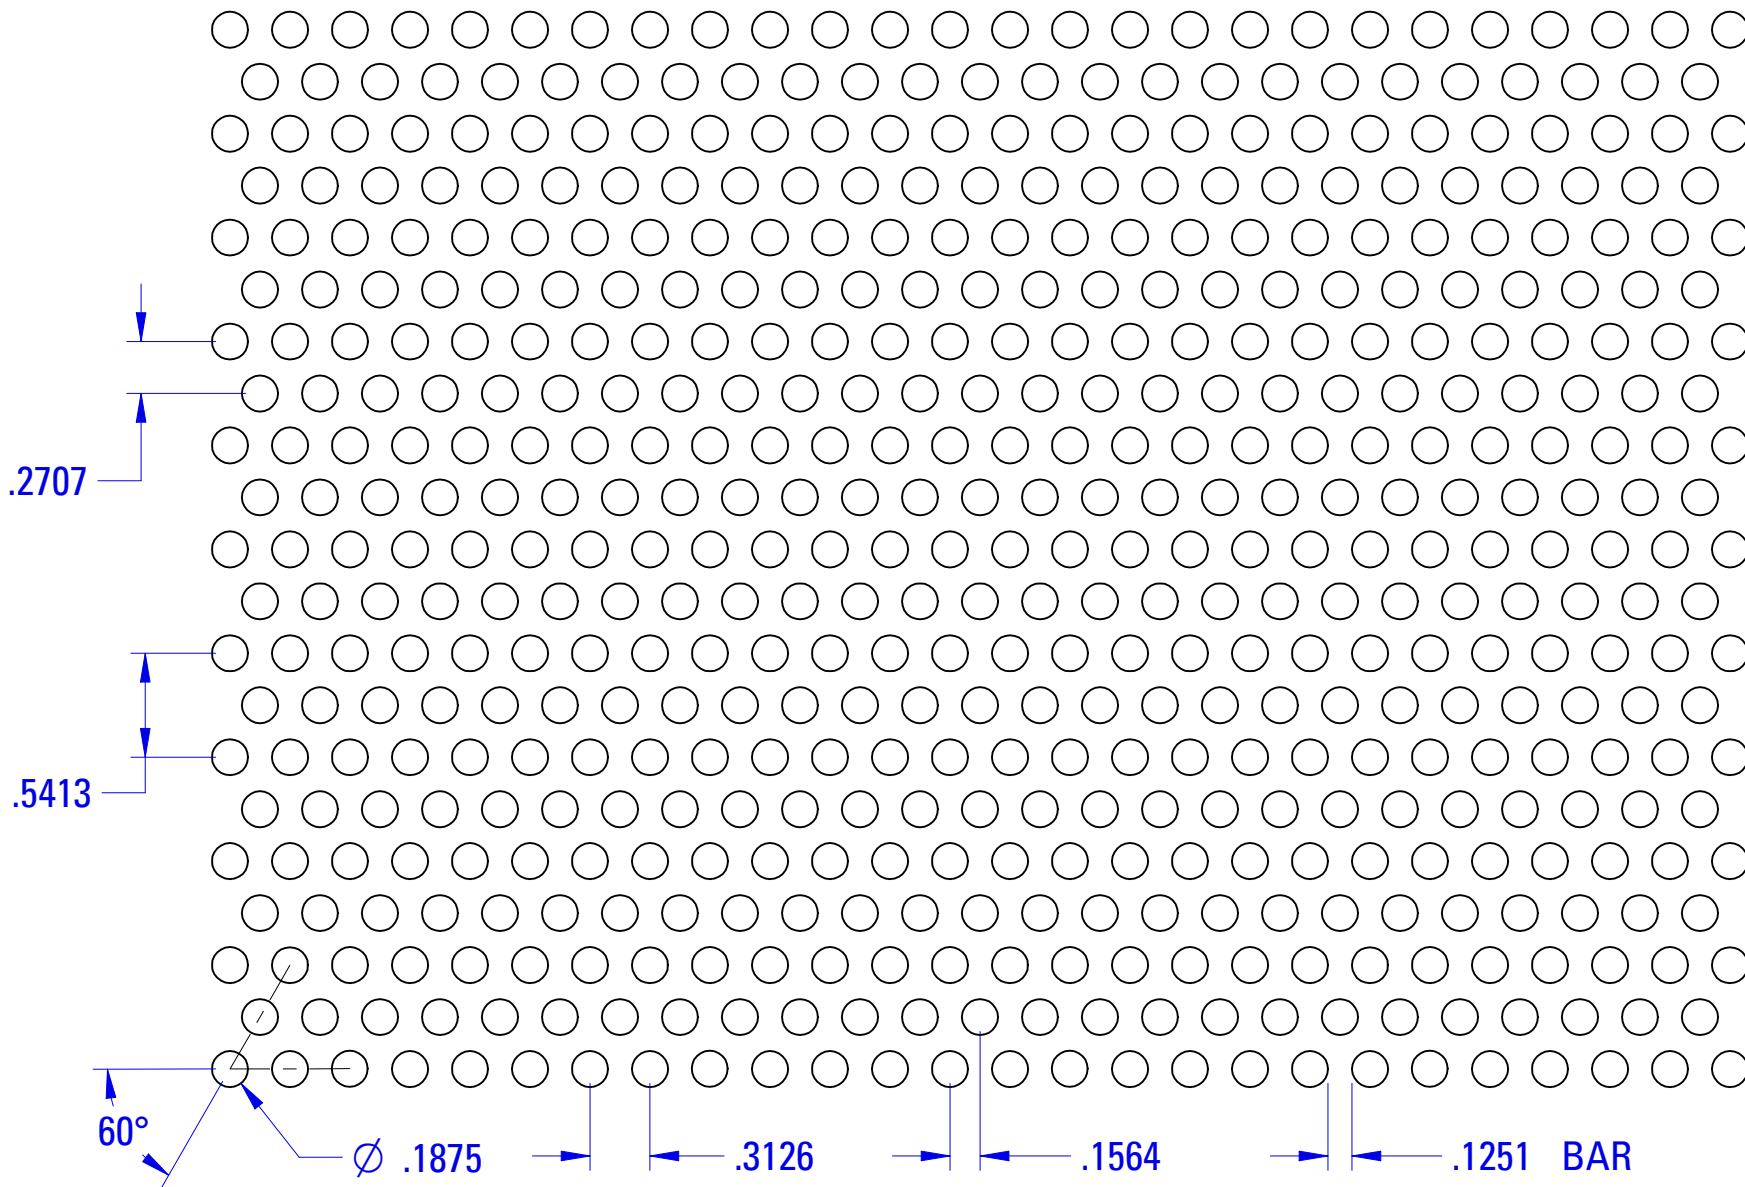

DIRECTION OF PERF →

COMMON NAME:

3/16 on 5/16 - Stag.

* PATTERN IS ACTUAL SIZE *

PATTERN TYPE: **ROUND 60° STAGGERED**

OPEN AREA: **32.7%**

SIZE @ CENTERS: **.1875 ON .3125**

HOLES / SQR.IN.: **11.8**