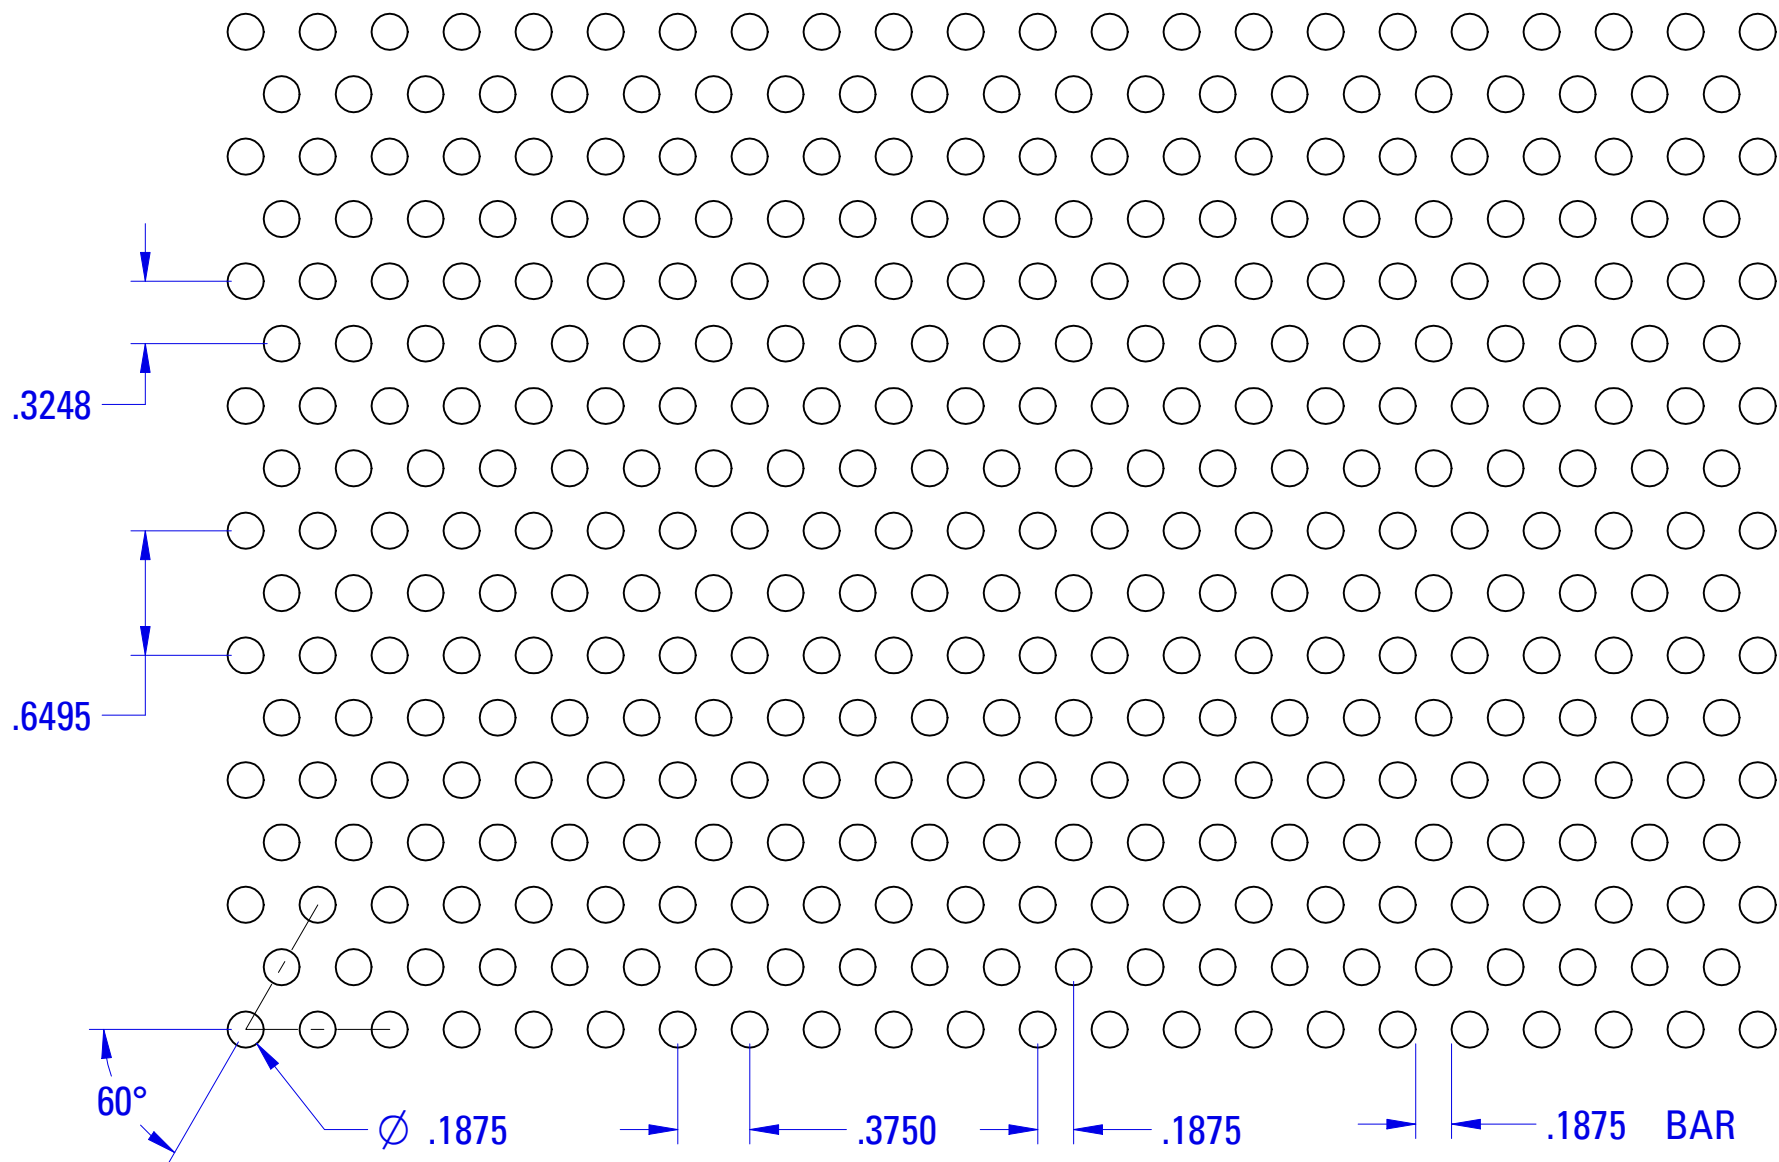

DIRECTION OF PERF →

COMMON NAME:

3/16 ON 3/8 - Stag.

* PATTERN IS ACTUAL SIZE *

PATTERN TYPE: **ROUND 60° STAGGERED**

OPEN AREA: **22.7%**

SIZE ON CENTERS: **.1875 ON .3750**

HOLES / SQR.IN.: **8.2**