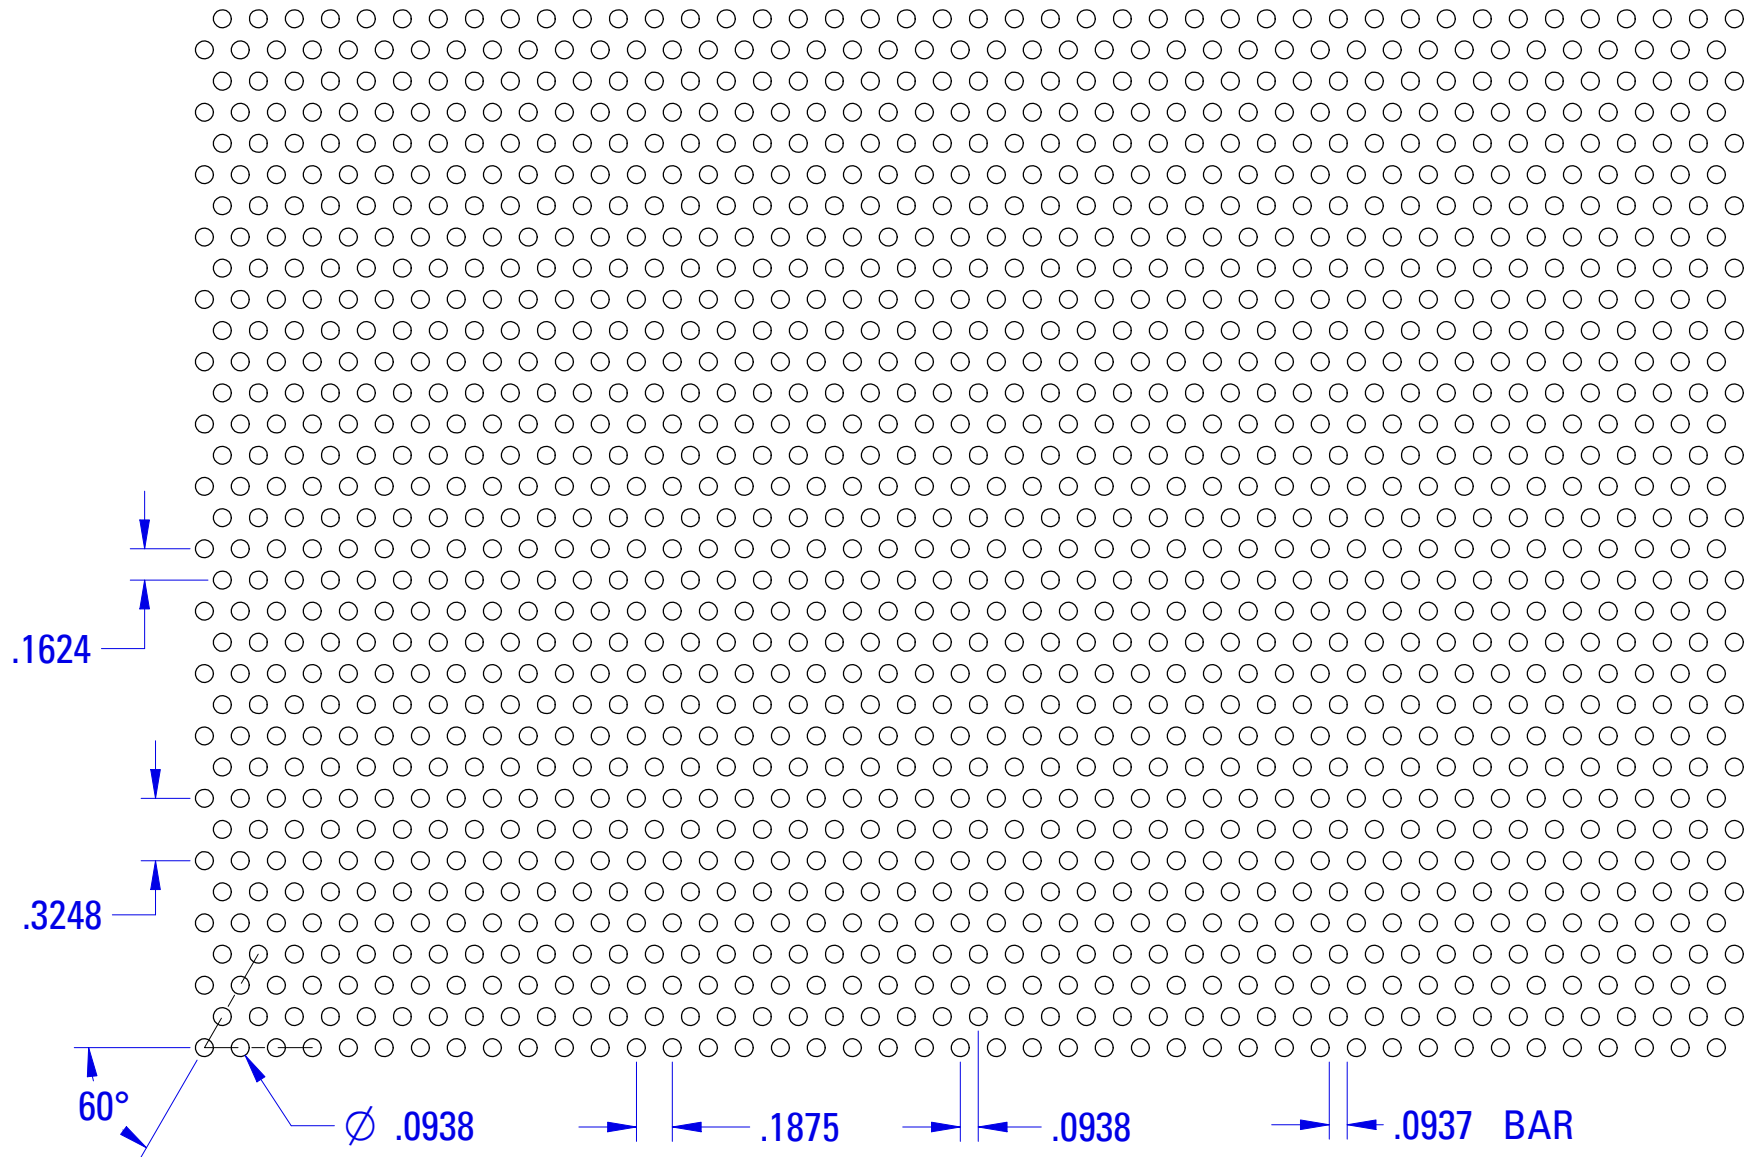

DIRECTION OF PERF →

COMMON NAME:

3/32 ON 3/16 - Stag.

* PATTERN IS ACTUAL SIZE *

PATTERN TYPE: **ROUND 60° STAGGERED**

OPEN AREA: **22.7%**

SIZE ON CENTERS: **.0938 ON .1875**

HOLES / SQR.IN.: **32.8**