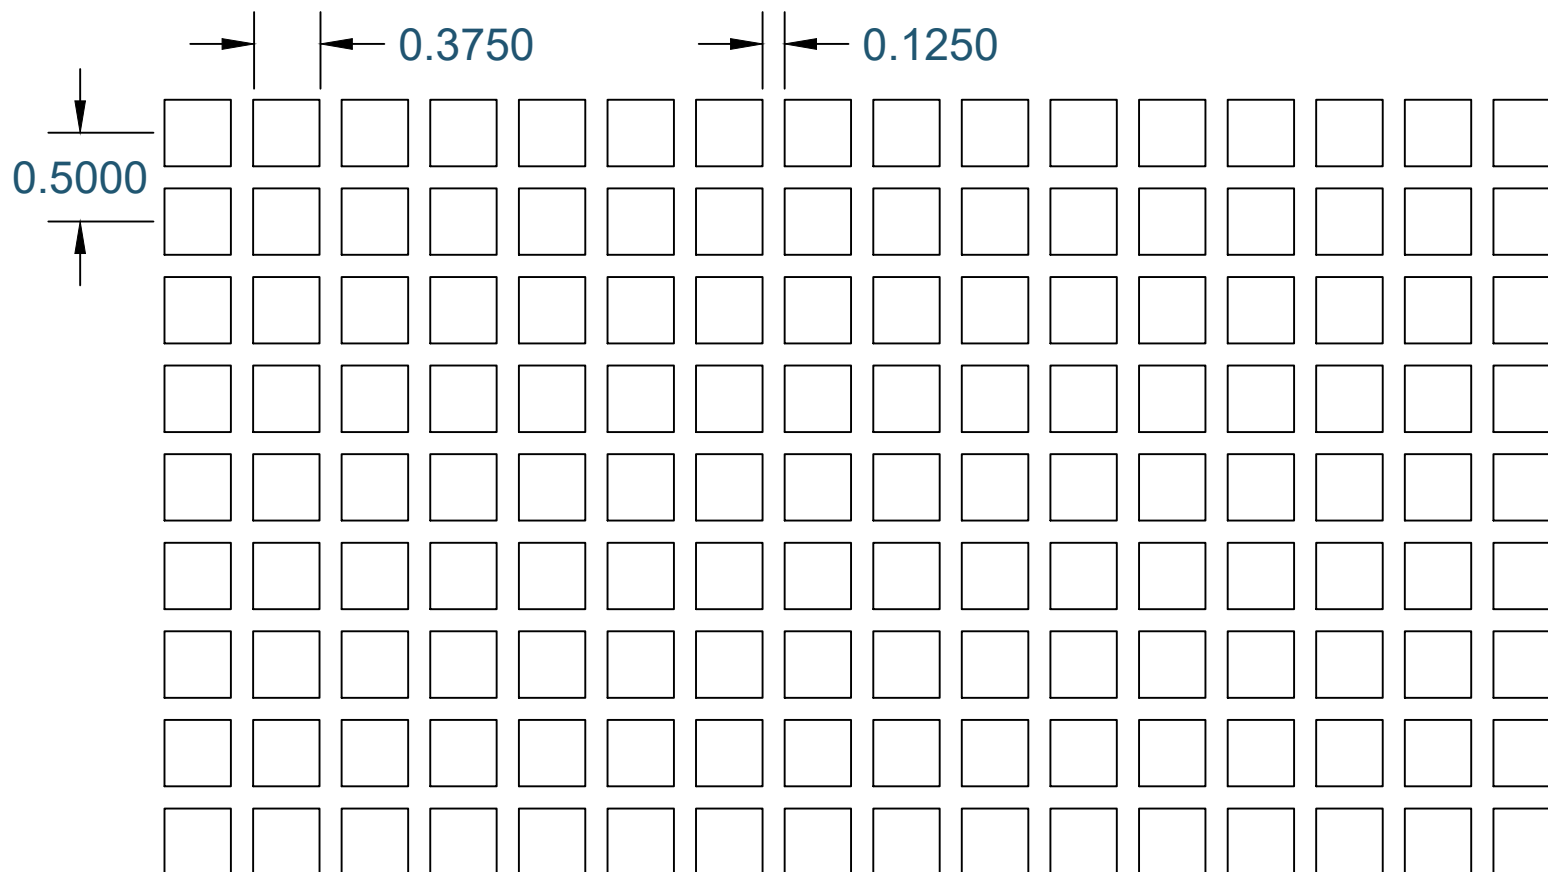

DIRECTION OF PERF →

COMMON NAME:

3/8 Square on 1/2 Straight

* PATTERN IS ACTUAL SIZE *

PATTERN TYPE: **SQUARE STRIAGHT**

OPEN AREA: **56%**

SIZE ON CENTERS: **.0375 ON .500**

HOLES / SQR.IN.: **4**