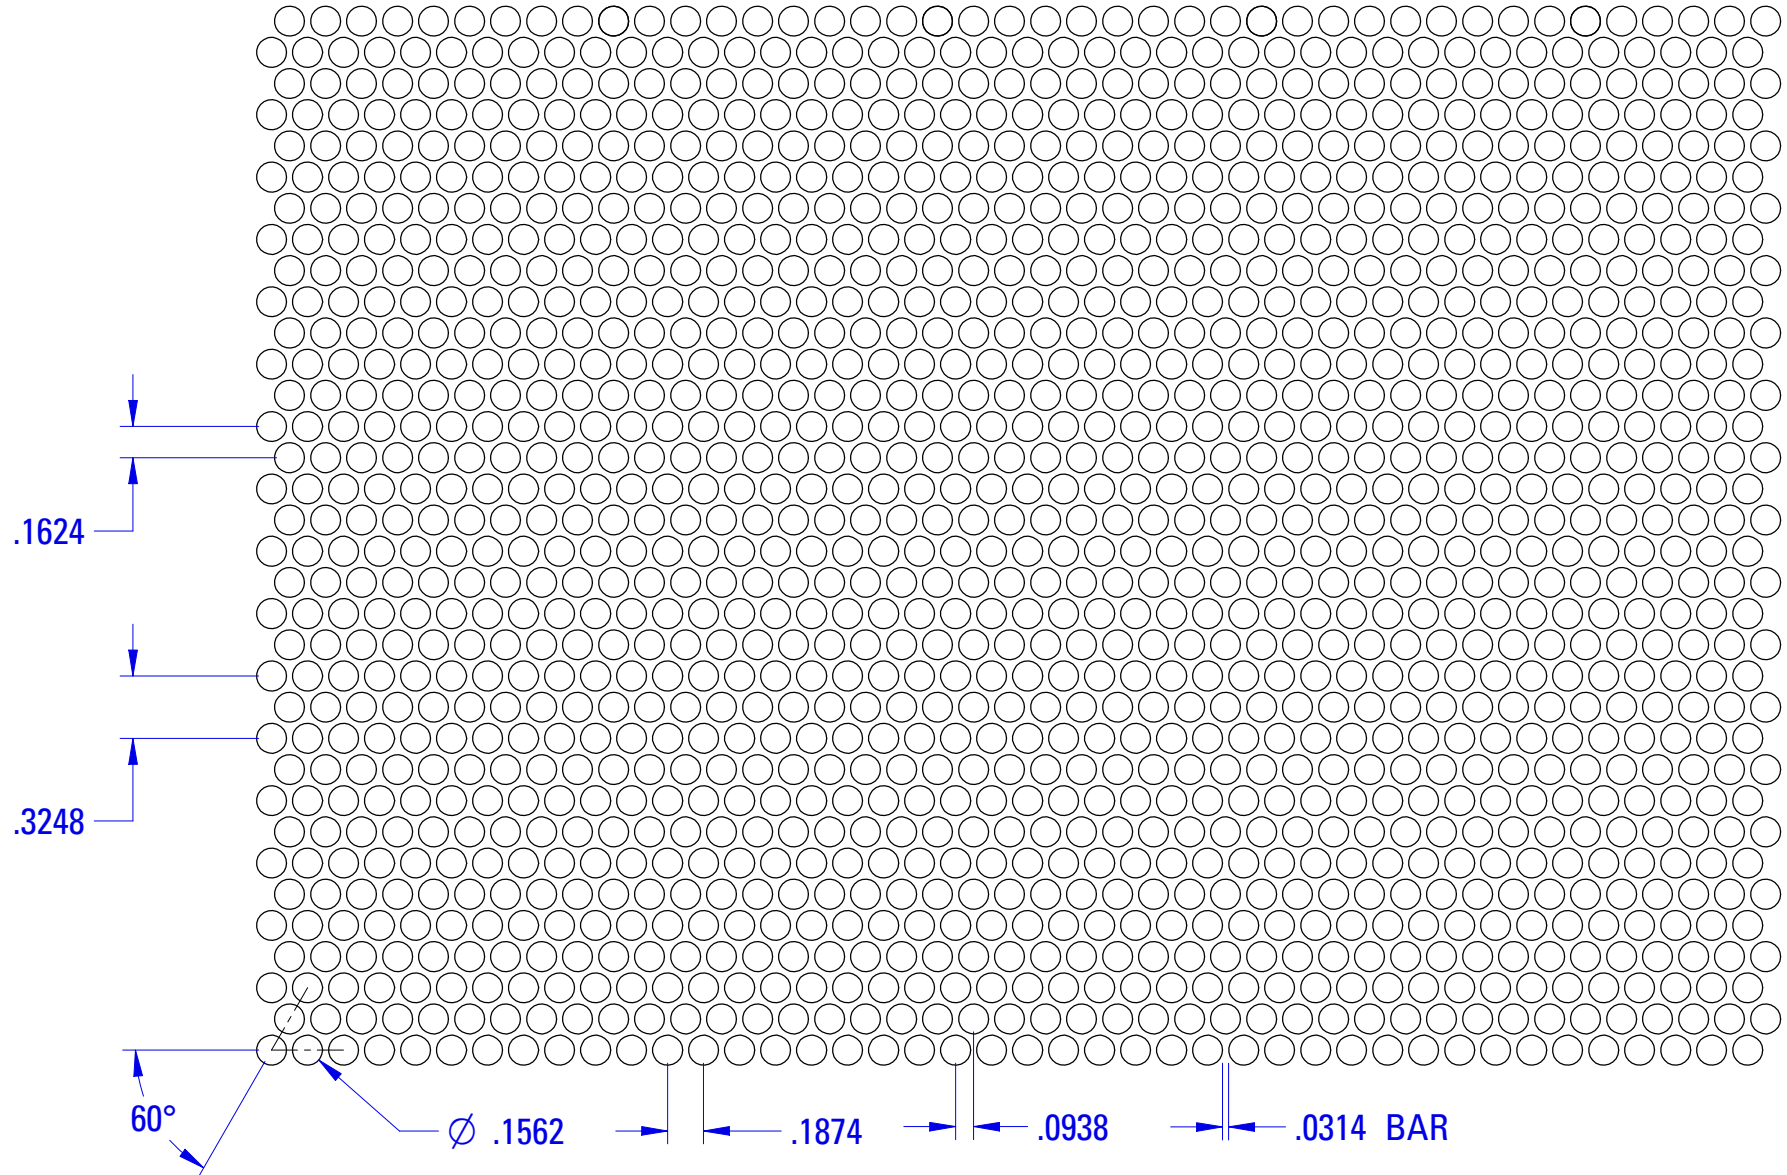

DIRECTION OF PERF →

COMMON NAME:

5/32 @ 3/16 - Stag.

* PATTERN IS ACTUAL SIZE *

PATTERN TYPE: **ROUND 60° STAGGERED**

OPEN AREA: **63%**

SIZE ON CENTERS: **.1562 ON .1875**

HOLES / SQR.IN.: **32.8**