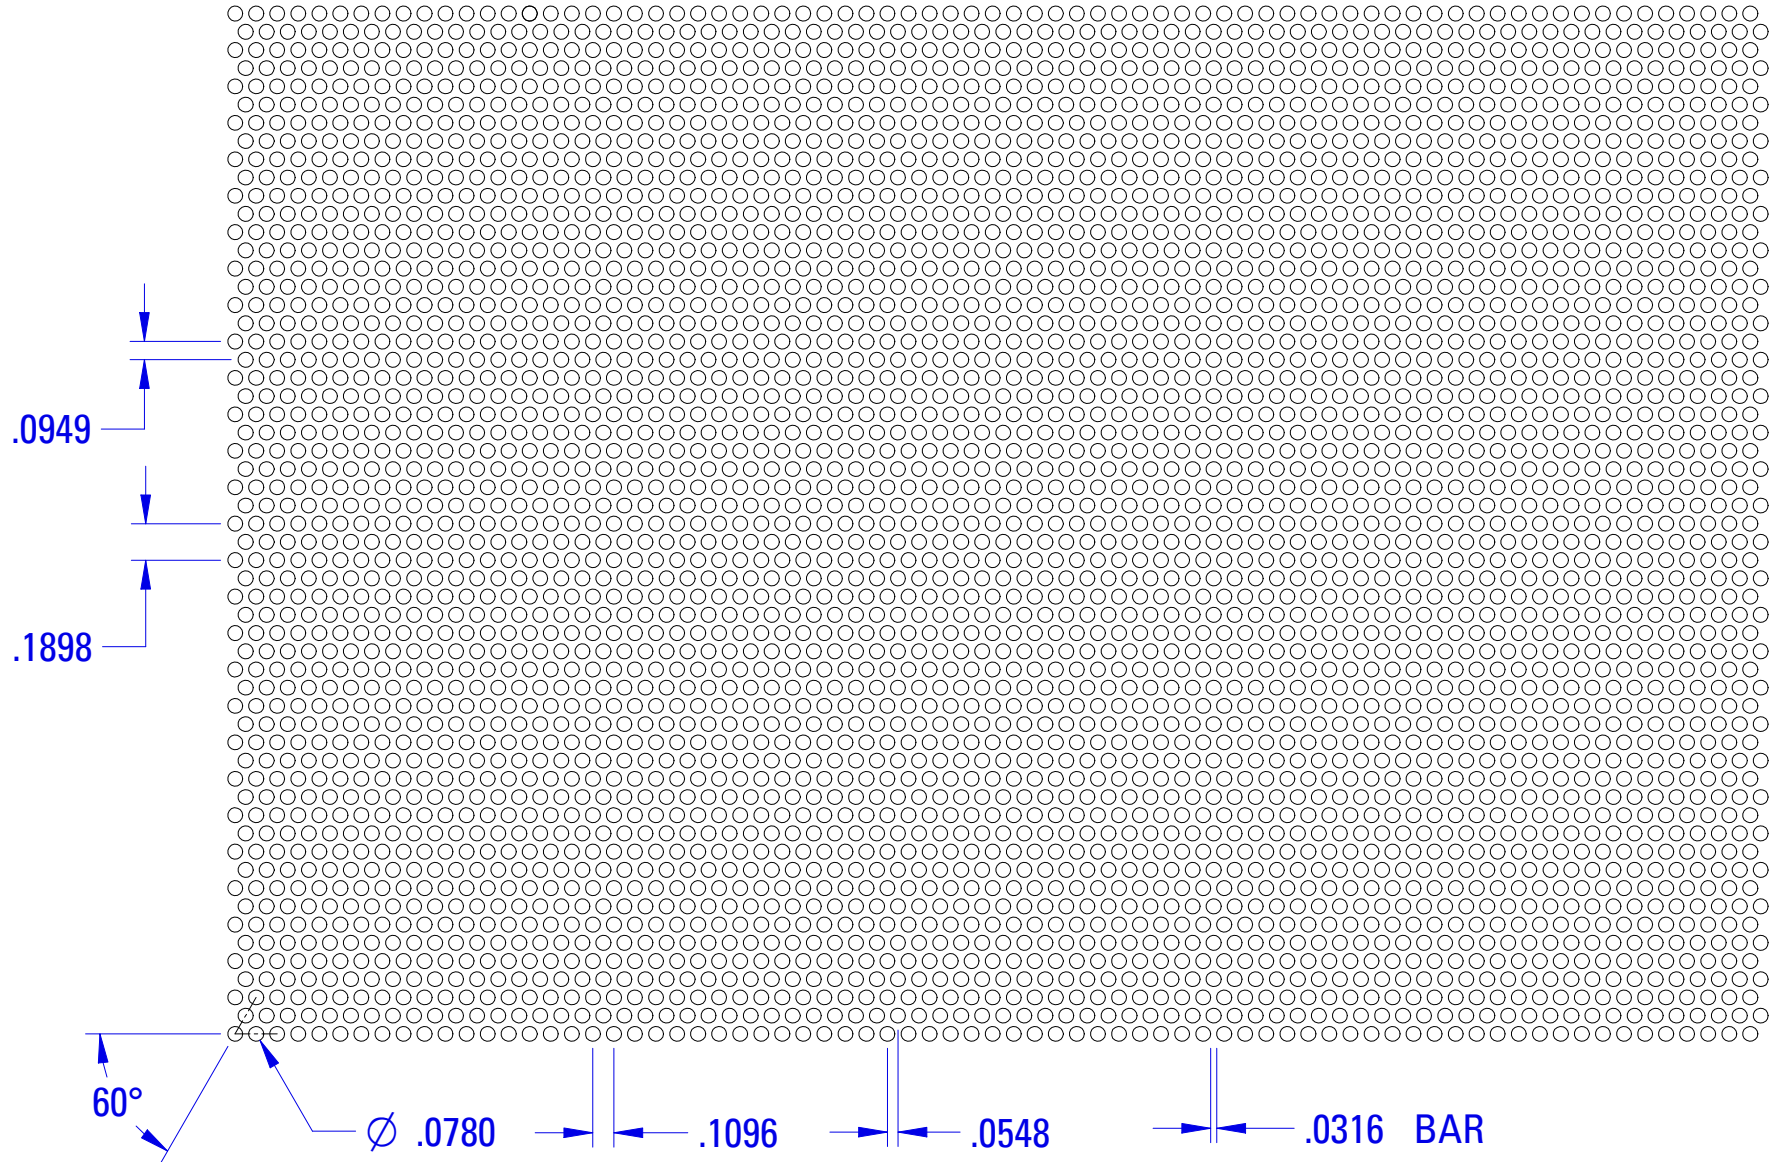

DIRECTION OF PERF →

COMMON NAME:

5/64 ON 7/64 - Stag.

* PATTERN IS ACTUAL SIZE *

PATTERN TYPE: **ROUND 60° STAGGERED**

OPEN AREA: **46.0%**

ARGUS
STEEL PRODUCTS

11039 LEADBETTER ROAD
ASHLAND, VA 23005
PH: 800.368.2082
FX: 804.358.3415

SIZE ON CENTERS: **.0780 ON .1096**

HOLES / SQR.IN.: **96.1**